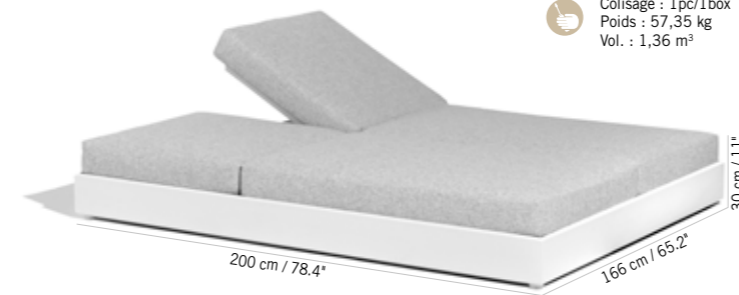

NOUVELLE COLLECTION

LIT DE JARDIN RANCHO DOUBLE
RANCHO DOUBLE LOUNGER

3989 €
+ éco participation 4,40 € TTC

Aluminium blanc, Ateja copacabana gris chiné
White aluminum, white grey Ateja copacabana
TR02201

Colisage : 1pc/1box
Poids : 57,35 kg
Vol. : 1,36 m³

LIT DE JARDIN RANCHO SINGLE
RANCHO SINGLE LOUNGER