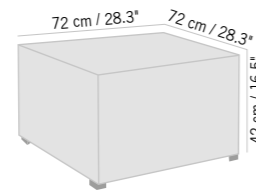

HOUSSE DE PROTECTION FAUTEUIL
PROTECTION COVER ARMCHAIR
HP03536
139 €
+ éco participation 0,12 € TTC