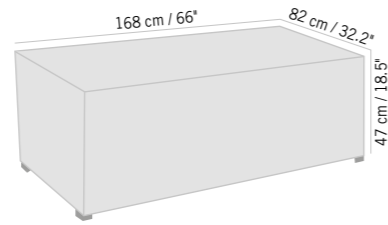

HOUSSE DE PROTECTION x 2/3
PROTECTION COVER
HP03531
239 €
+ éco participation 0,12 € TTC