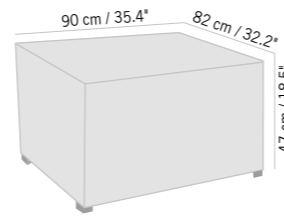

HOUSSE DE PROTECTION FAUTEUIL
PROTECTION COVER ARMCHAIR
HP03535
179 €
+ éco participation 0,12 € TTC