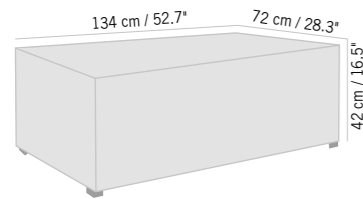

COLLECTION SKAAL (SMALL)

HOUSSE DE PROTECTION x 2/3
PROTECTION COVER
HP03532
229 €
+ éco participation 0,12 € TTC