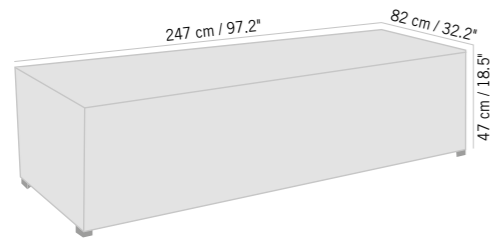

HOUSSES DE PROTECTION POUR FAUTEUIL ET CANAPÉ PROTECTION COVERS ARMCHAIR AND SOFA

COLLECTIONS COPENHAGUE / SKAAL / BASTINGAGE

HOUSSE DE PROTECTION x 3/4
PROTECTION COVER
HP03530
329 €
+ éco participation 0,12 € TTC