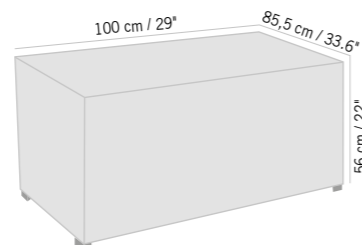

HOUSSE DE PROTECTION x 2/3
PROTECTION COVER
HP03521
179 €
+ éco participation 0,12 € TTC

MATÉRIAUX / MATERIALS DESCRIPTION

Aluminium

Tube aluminium extrudé, peinture poudre polyester cuite au four. Pas d'entretien particulier.

Extruded aluminium tube, painting with powder coating. No maintenance required.

Acier inoxydable

Pièces visseries, barres de tension de toiles Sling ou batyline en acier inoxydable. Demande un entretien régulier dès l'apparition de tâches d'oxydation, de préférence avec notre produit STARBRITTE Ref NETO8NP

STAINLESS STEEL

Spare parts (screw, tension bars for Sling or Batyline fabrics) in stainless steel. Regular maintenance when appearance of oxidation tasks. We rather recommend our STARBRITTE ref. NETO8NP Chrome and stainless polish.

HPL : Stratifié haute pression

Se compose d'une feuille décor imprimée ou teintée dans la masse, imprégnée de résine mélamine, et d'une couche de support par empilage de papier krafts imprégnés de résine phénolique. Facile d'entretien, résiste aux rayures. Tous les matériaux s'altèrent aux UV, le HPL n'échappe pas à cette règle. Notre conseil : si vous avez acheté une table extensible avec un revêtement en HPL, et que cette dernière reste exposée toute l'année aux UV, laissez la table grande ouverte pour éviter une différence de couleur entre la rallonge et les plateaux. Traitement possible avec notre kit HPL.

High Pressure decorative Laminates (HPL), consisting of a surface of decorative paper(s) impregnated with aminoplastic resins and a core made of layers of kraft paper impregnated with phenolic thermosetting resins. All the layers are bonded together with simultaneous application of heat and high specific pressure to obtain a homogeneous non-porous material with increased density. Easy maintenance and cleaning, no special maintenance required. Scratch resistant. Our advise : if you buy an extending table with a HPL top and if the table stay all year long exposed at the UV's, keep the table open to avoid discoloration between extension and tops. Treatment possible with our kit HPL.

Toile Sunbrella®

Tissu d'extérieur en acrylique teinté dans la masse. Excellente tenue des couleurs dans le temps. Bonne résistance à la déchirure et à l'abrasion. Bonne résistance à l'eau - Facile d'entretien. Pensez à hiverner vos coussins.

Outdoor acrylic fabric dyed. Excellent colors in time. Good resistance to tearing and abrasion Good resistance to water. Easy maintenance Think to store your cushions during winter time.

Toile Olefin

Toile Olefin 100% polypropylène déperlante, résiste aux UV et aux intempéries Pensez à hiverner vos coussins.

Olefin fabric, 100% polypropylen, water repelent, UV and all weather resistant. Think to store your cushions during winter time.

Corde Olefin