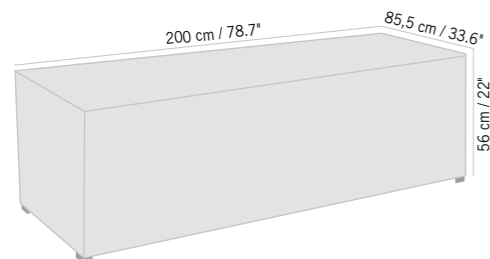

COLLECTION TEKURA

HOUSSE DE PROTECTION x 3/4
PROTECTION COVER
HP03520
329 €
+ éco participation 0,12 € TTC