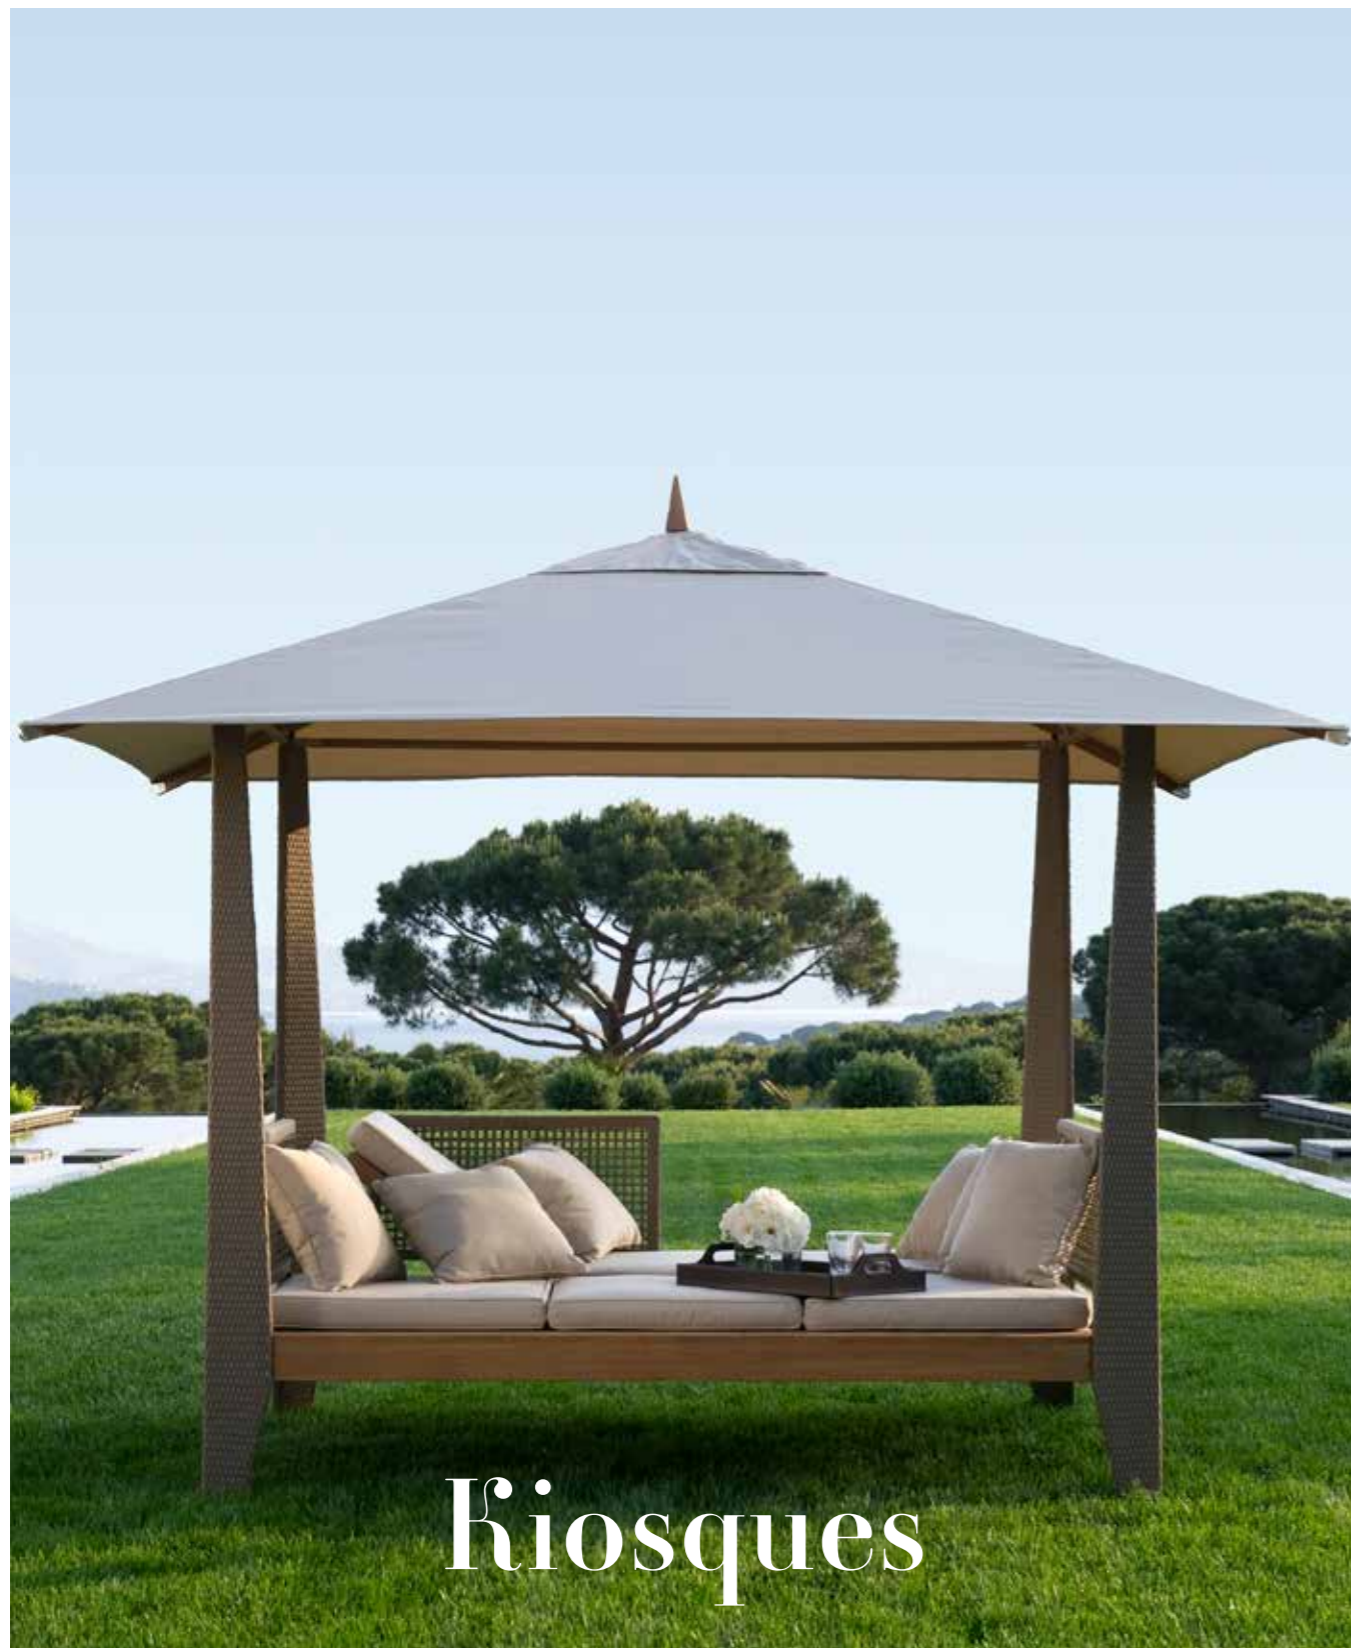

Riosques

LIT BALINAIS ZAYO

Structure aluminium et teck. Mâts wicker brossé couleur chanvre. Livré avec deux matelas et six coussins (tissu Sunbrella®). Mousse (polyuréthane) densité 30kg + 1 cm molleton (fibre polyester) dans housse TNT (Tissu non tissé) en fibre polypropylène. Dossiers et repose pieds inclinables individuellement

BALINESE DAY BED. Structure aluminum and teak. Poles aluminum and brushed wicker. Delivered with 2 mattresses and 4 cushions (Sunbrella® fabrics). Backrests and footrests individually removable

7859 €

+ éco participation 33[€]TC

Aluminium et teck, wicker brossé couleur chanvre, tissu Sunbrella®
Structure aluminum and teak, brushed wicker, Sunbrella®
DBGW501

Colisage : 1pc/3 boxes
Poids : 127 kg
Vol. : 1,3 m³

STRUCTURE FRAME

L	L	H	CM
222	162	249	
86,6	63	97	INCH

TOILE CANOPY

D	H	CM
302	216	
118	84	INCH