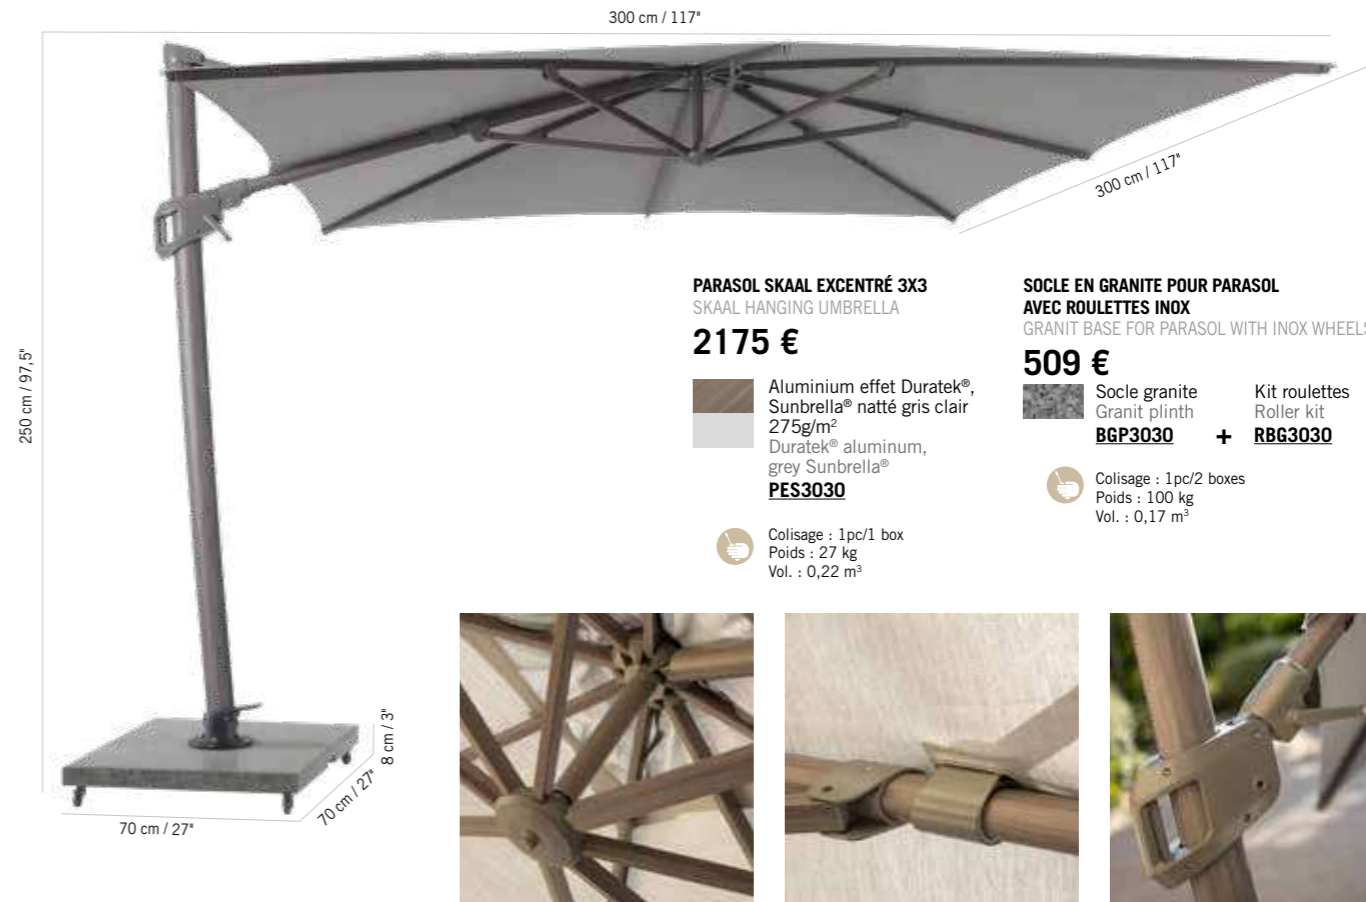

PARASOL SKAAL EXCENTRÉ 3X3
SKAAL HANGING UMBRELLA

2175 €

Aluminium effet Duratek®, Sunbrella® natté gris clair 275g/m²
Duratek® aluminum, grey Sunbrella®
PES3030

Colisage : 1pc/1 box
Poids : 27 kg
Vol. : 0,22 m³

SOCLE EN GRANITE POUR PARASOL AVEC ROULETTES INOX
GRANIT BASE FOR PARASOL WITH INOX WHEELS

509 €

Socle granite
Granit plinth
BGP3030 + **RBG3030**

Kit roulettes
Roller kit
RBG3030

Colisage : 1pc/2 boxes
Poids : 100 kg
Vol. : 0,17 m³

PARASOL EXCENTRÉ 3X3 SOCLE EN GRANITE AVEC ROULETTES INOX + HOUSSE DE PROTECTION
HANGING UMBRELLA WITH GRANIT BASE, INOX WHEELS + PROTECTION COVER
Ref. **PES3031 + BGP3030 + RBG3030**

2058 €